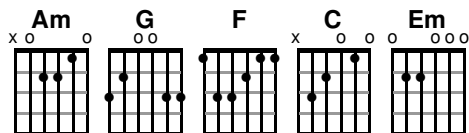

I Know

www.praisecharts.com/73445
Big Daddy Weave

Key: C · Time: 4/4
Page 1 of 2

Verse 1

Am **G**
You don't answer all my questions
F
But you hear me when I speak
Am **G**
You don't keep my heart from breakin'
F
But when it does, you weep with me
Am **G**
You're so close that I can feel You
F
When I've lost the words to pray
Am **G**
And though my eyes have never seen You
F
I've seen enough to say

Verse 2

Am **G**
I don't understand the sorrow
F
But you're calm within the storm
Am **G**
Sometimes this weight is overwhelming
F
But I don't carry it a - lone
Am **G**
You're still close when I can't feel You
F
I don't have to be afraid

Am **G**
And though my eyes have never seen You
F
I've seen enough to say

Chorus

Interlude

Am / / / | **G** / / / | **F** / / / | **G** / / /

Bridge (3x)

Am **Em**
On my darkest day in my deepest pain
F **C**
Through it all, my heart will choose
G
To sing Your praise

Chorus

Tag

C **G** **F**
I know that You are good

Outro

C / / / | **G** / / / | **F** / / / | **C** / / / |
G / / / | **F**

© 2019 All Essential Music, Bentley Street Songs (Admin. by Essential Music Publishing LLC) HowieCowie Publishing, Word Music, LLC (Admin. by WB Music Corp.). CCLI Song No. 7084295. This chart is the property of Tacoma Faith. Unauthorized distribution is prohibited. Words and music by Benji Cowart/Hank Bentley.